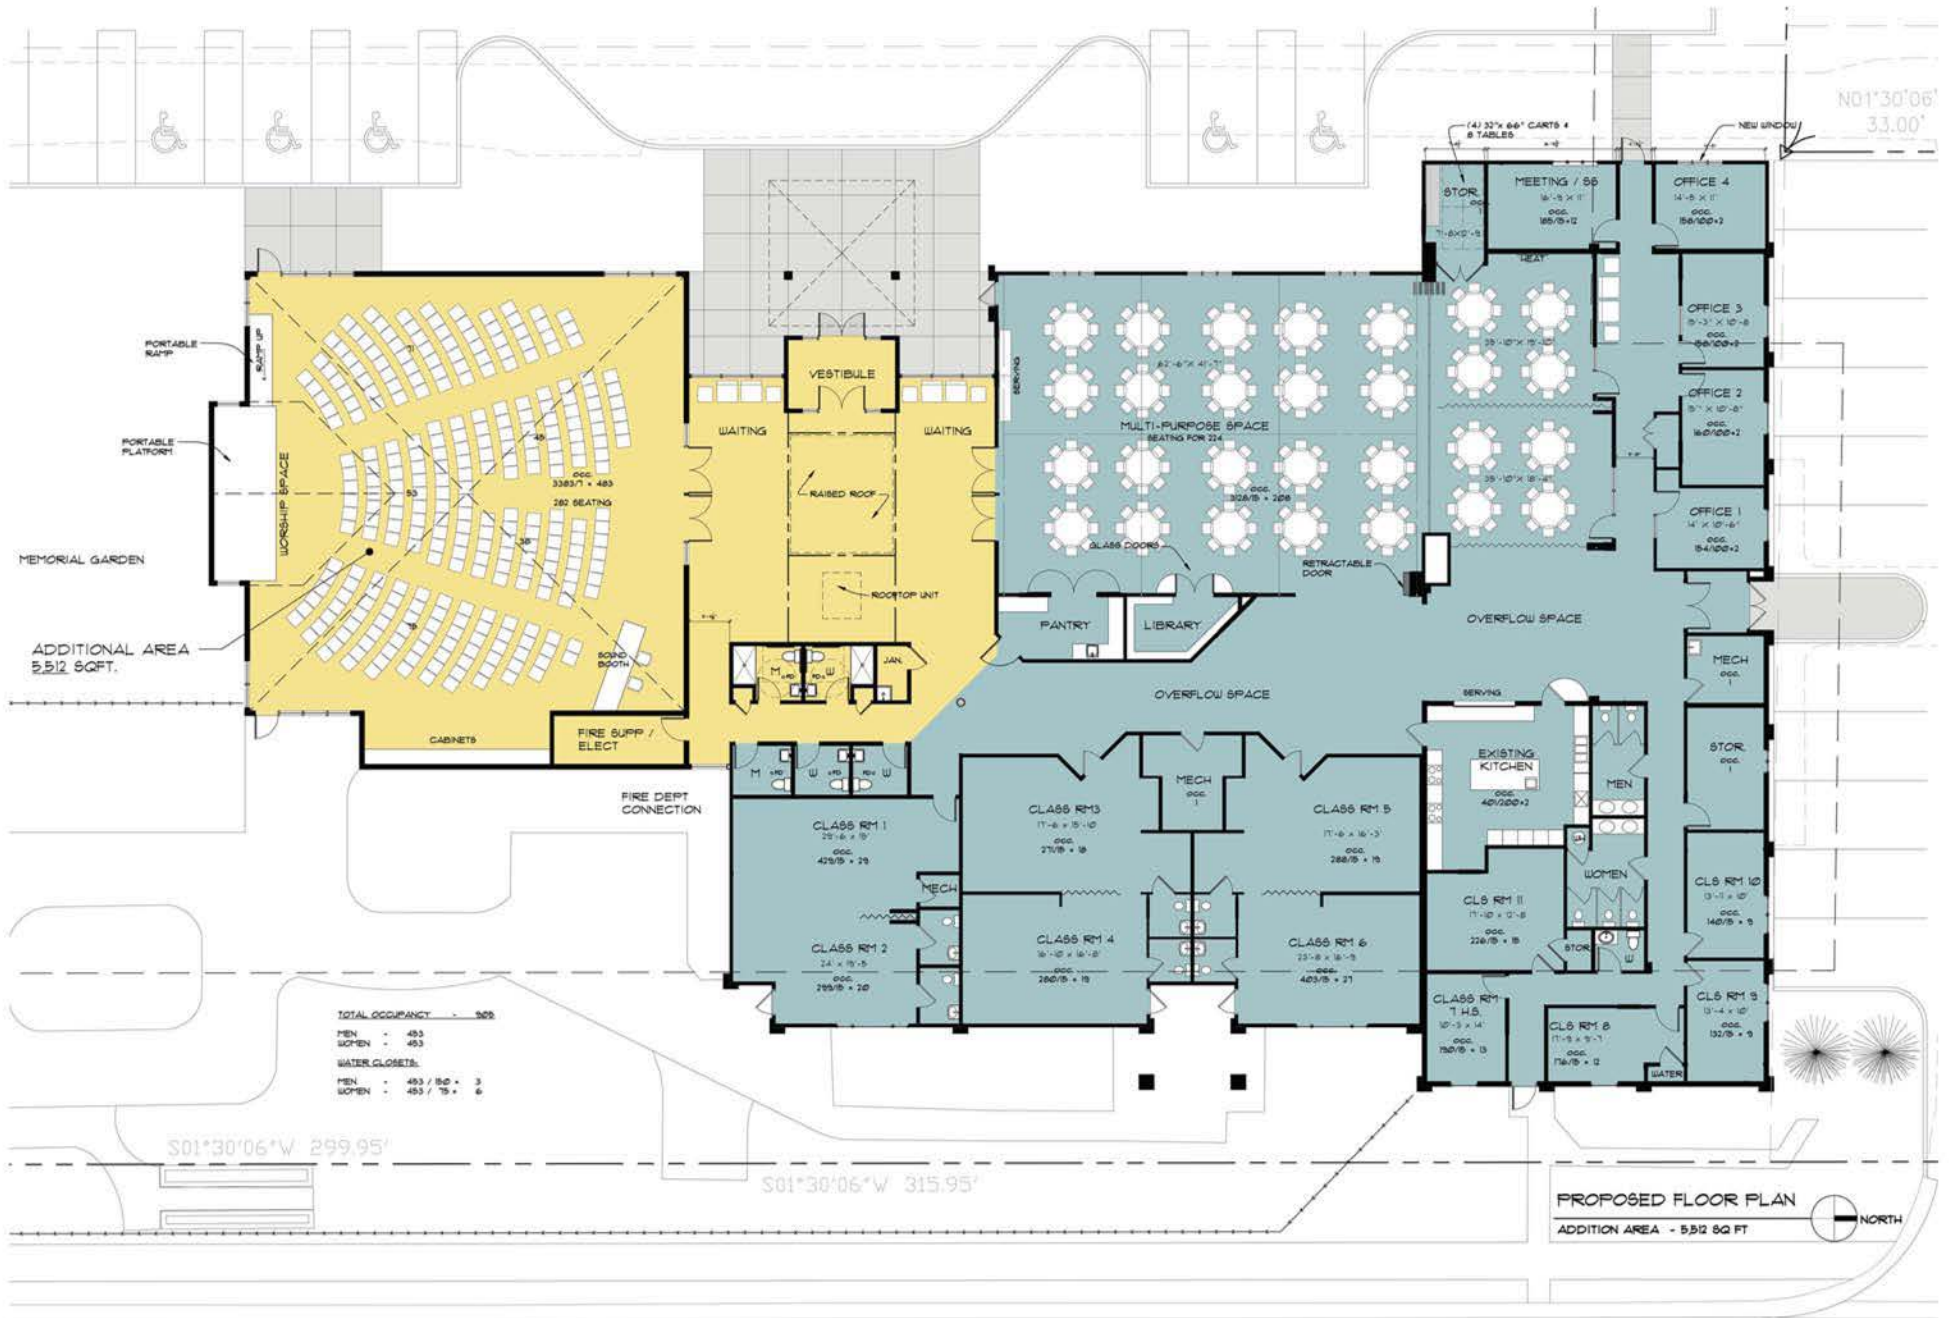

Assembly Mennonite Church

1201 S. 11th St. Goshen, IN 46526

Assembly Mennonite Church
 1201 S. 11th St. Goshen, IN 46526

WEST ELEVATION

Assembly Mennonite Church

1201 S. 11th St. Goshen, IN 46526